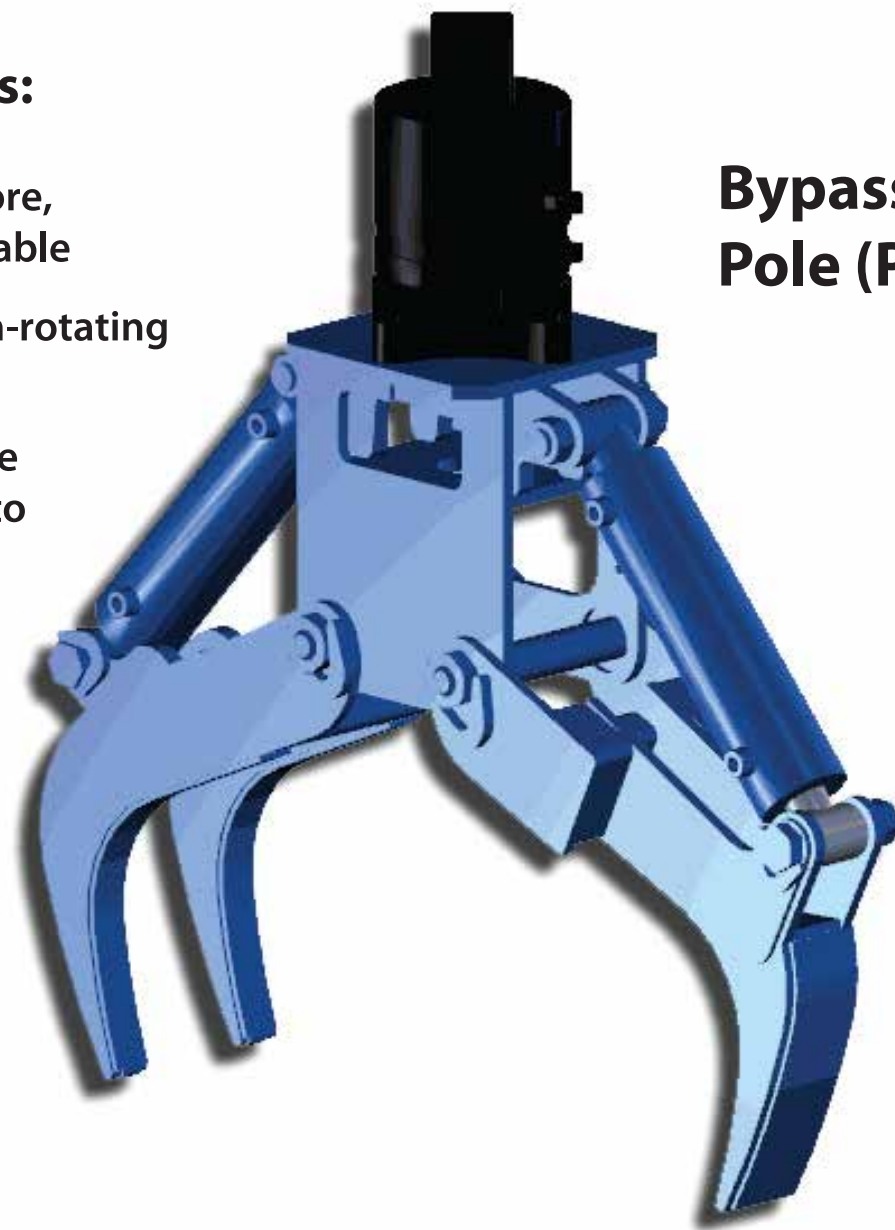

Compact Pipe and Pole Grapples 60 Series

CRANE ATTACHMENTS

60 Series Features:

- Compact, easy to store, lightweight and durable
- Also available in non-rotating models
- Pole grapples feature fully wrapped tines to protect pole finish
- Made in USA

**Bypass (A)
Pole (P)**

Heiden Inc.
Phone: 888-682-5779

4624 Expo Drive
Fax: 920-682-3174

Manitowoc, WI 54220
www.heidencrane.com

60 Series Grapples

PART#	A	B	C	D	E	(LBS)	Capacity
HC60-A-6	12 3/4"	48"	45"	48"	4"	390	1/6 cord
HC60-A-3	12 3/4"	51"	48"	60"	4"	440	1/3 cord
HC60-P-8	11"	40"	41"	31"	3"	420	16"-24" dia.
HC60-P-9	11"	36"	36"	26"	3"	290	10"-16" dia.