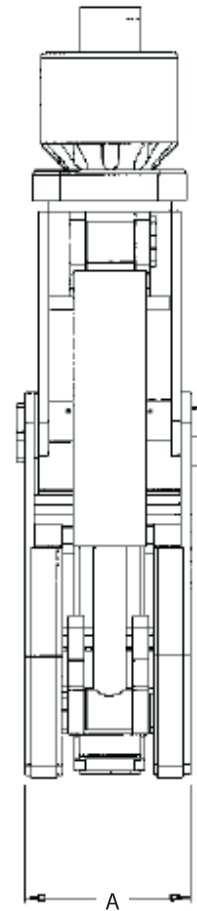

Compact Pipe and Pole Grapples 60 Series

CRANE ATTACHMENTS

60 Series Features:

- Compact, easy to store, lightweight and durable
- Also available in non-rotating models
- Pole grapples feature fully wrapped tines to protect pole finish
- Made in USA

**Bypass (A)
Pole (P)**

Heiden Inc.
Phone: 888-682-5779

4624 Expo Drive
Fax: 920-682-3174

Manitowoc, WI 54220
www.heidencrane.com

60 Series Grapples

PART#	A	B	C	D	E	(LBS)	Capacity
HC60-A-6	12 3/4"	48"	45"	48"	4"	390	1/6 cord
HC60-A-3	12 3/4"	51"	48"	60"	4"	440	1/3 cord
HC60-P-8	11"	40"	41"	31"	3"	420	16"-24" dia.
HC60-P-9	11"	36"	36"	26"	3"	290	10"-16" dia.