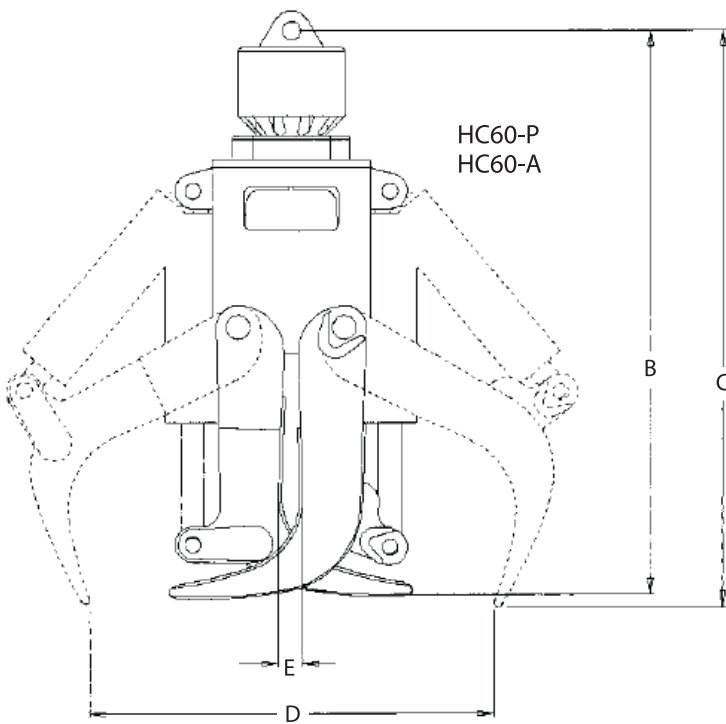

Compact Pipe and Pole Grapples 60 Series

CRANE ATTACHMENTS

60 Series Features:

- Compact, easy to store, lightweight and durable
- Also available in non-rotating models
- Pole grapples feature fully wrapped tines to protect pole finish
- Made in USA

**Bypass (A)
Pole (P)**

Heiden Inc.
Phone: 888-682-5779

4624 Expo Drive
Fax: 920-682-3174

Manitowoc, WI 54220
www.heidencrane.com

60 Series Grapples

PART#	A	B	C	D	E	(LBS)	Capacity
HC60-A-6	12 3/4"	48"	45"	48"	4"	390	1/6 cord
HC60-A-3	12 3/4"	51"	48"	60"	4"	440	1/3 cord
HC60-P-8	11"	40"	41"	31"	3"	420	16"-24" dia.
HC60-P-9	11"	36"	36"	26"	3"	290	10"-16" dia.