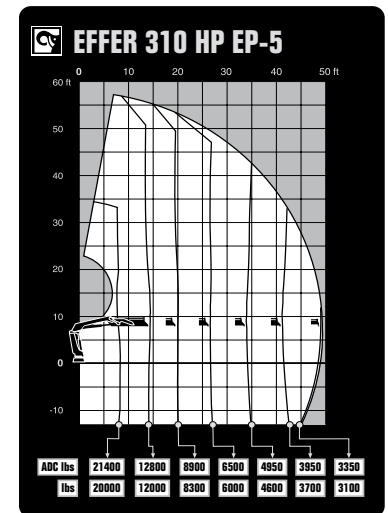

Features

- HP-Drive remote control system
- VSL: Variable Stability Limit (Optional)
- LSS-V: Load Stability System
- SAF: Semi Automatic Folding
- HiConnect
- nDurance™ nano technology coating
- 1 Year warranty - All inclusive
- 3 Year warranty - Structura

Hiab is a leading provider of smart and sustainable load handling solutions. We are committed to delivering the best customer experience every day with the most engaged people and partners. Hiab's premium equipment includes HIAB, EFFER and ARGOS loader cranes, MOFFETT and PRINCETON truck mounted forklifts, LOGLIFT forestry cranes, JONSERED recycling cranes, MULTILIFT skiploaders and hooklifts, GALFAB roll-off cable hoists, and tail lifts under the ZEPRO, DEL and WALTCO brands. As the industry pioneer, Hiab continues to make load handling smarter, safer and more sustainable to build a better tomorrow.

Hiab USA, Inc.
12233 Williams Rd
Perrysburg, 43551 OH USA
tel. +419 482 6000

effer.com - hiab.com

EFFER is part of Hiab