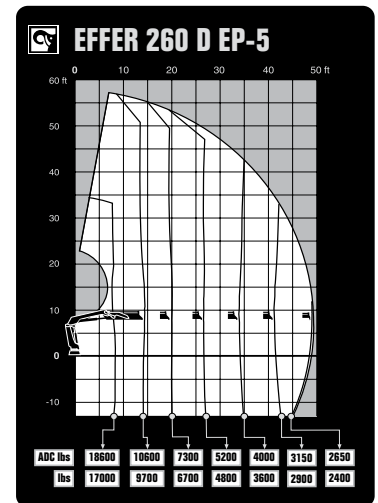

EFFER 260 D

TECHNICAL DATA	260 D EP-4	260 D EP-5	260 D E-6	260 D E-8
Max. lifting capacity (ft-lbs)	158 750	155 710	149 340	142 320
Outreach, hydraulic extensions (ft)	41' 8"	49' 6"	53' 2"	68' 11"
Outreach / lifting capacity (ft-lbs)	8' 2" - 18 740	8' 2" - 18 520	7' 10" - 18 520	7' 10" - 17 860
	14' 5" - 11 020	14' 9" - 10 580	14' 9" - 10 140	15' 5" - 9 260
	20' 0" - 7 720	20' 4" - 7 280	20' 0" - 6 940	20' 8" - 6 260
	26' 7" - 5 560	26' 11" - 5 250	25' 11" - 5 030	26' 7" - 4 370
	33' 10" - 4 280	34' 1" - 3 970	32' 2" - 3 790	32' 10" - 3 130
	41' 4" - 3 480	41' 8" - 3 170	38' 9" - 2 950	39' 4" - 2 340
	-	49' 3" - 2 650	45' 7" - 2 430	46' 3" - 1 810
	-	-	52' 10" - 2 030	53' 6" - 1 460
	-	-	-	61' 0" - 1 190
	-	-	-	68' 7" - 1 060
Slewing angle (°)	410	410	410	410
Height in folded position (in)	94	94	95	95
Width in folded position (in)	98	99	99	99
Installation space needed (in)	48	46	48	48
Weight, "standard" crane without stabilizers (lbs)	6 170	6 480	6 950	7 690
Weight, stabilizer equipment (lbs)	840 - 1 030	840 - 1 030	840 - 1 030	840 - 1 030

Features

- D-Drive remote control system
- VSL: Variable Stability Limit (Optional)
- LSS-V: Load Stability System
- SAF: Semi Automatic Folding
- HiConnect
- nDurance™ nano technology coating
- 1 Year warranty - All inclusive
- 3 Year warranty - Structural

Hiab is a leading provider of smart and sustainable load handling solutions. We are committed to delivering the best customer experience every day with the most engaged people and partners. Hiab's premium equipment includes HIAB, EFFER and ARGOS loader cranes, MOFFETT and PRINCETON truck mounted forklifts, LOGLIFT forestry cranes, JONSERED recycling cranes, MULTILIFT skiploaders and hooklifts, GALFAB roll-off cable hoists, and tail lifts under the ZEPRO, DEL and WALTCO brands. As the industry pioneer, Hiab continues to make load handling smarter, safer and more sustainable to build a better tomorrow.

Hiab USA, Inc.
12233 Williams Rd
Perrysburg, 43551 OH USA
tel. +419 482 6000

effe.com - hiab.com

EFFER is part of Hiab