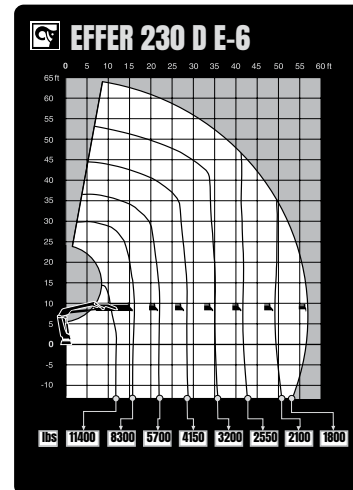

EFFER 230 D

TECHNICAL DATA	230 D B-2	230 D B-3	230 D B-4	230 D E-5	230 D E-6
Max. lifting capacity (ft-lbs)	147 810	143 620	137 550	137 260	134 580
Outreach, hydraulic extensions (ft)	27' 11"	41' 4"	42' 5"	49' 6"	56' 10"
Outreach / lifting capacity (ft-lbs)	11' 2" - 13 010 15' 1" - 9 810 21' 0" - 6 940 27' 7" - 5 300 - - - -	11' 6" - 12 570 15' 5" - 9 150 21' 0" - 6 610 27' 7" - 4 940 34' 5" - 2 920 - - -	11' 6" - 12 130 15' 5" - 8 930 21' 0" - 6 280 27' 7" - 4 630 34' 5" - 3 620 41' 4" - 3 000 - -	11' 10" - 11 680 16' 1" - 8 490 21' 8" - 6 060 28' 3" - 4 410 35' 1" - 3 400 42' 0" - 2 730 49' 3" - 2 340 -	11' 10" - 11 460 16' 1" - 8 380 22' 0" - 5 730 28' 3" - 4 140 34' 9" - 3 170 41' 8" - 2 560 48' 11" - 2 090 56' 5" - 1 790
Slewing angle (°)	415	415	415	415	415
Height in folded position (in)	89	90	90	89	89
Width in folded position (in)	96	97	97	98	98
Installation space needed (in)	42	59	44	42	46
Weight, "standard" crane without stabilizers (lbs)	4 460	4 410	4 720	5 250	4 530
Weight, stabilizer equipment (lbs)	600 - 940	600 - 940	600 - 940	600 - 940	600 - 940
Weight, jib (lbs)	-	-	-	-	-

Features

- D-Drive remote control system
- VSL: Variable Stability Limit (Optional)
- LSS-V: Load Stability System
- SAF: Semi Automatic Folding
- HiConnect
- nDurance™ nano technology coating
- 1 Year warranty - All inclusive
- 3 Year warranty - Structural

Hiab is a leading provider of smart and sustainable load handling solutions. We are committed to delivering the best customer experience every day with the most engaged people and partners. Hiab's premium equipment includes HIAB, EFFER and ARGOS loader cranes, MOFFETT and PRINCETON truck mounted forklifts, LOGLIFT forestry cranes, JONSERED recycling cranes, MULTILIFT skiploaders and hooklifts, GALFAB roll-off cable hoists, and tail lifts under the ZEPRO, DEL and WALTGO brands. As the industry pioneer, Hiab continues to make load handling smarter, safer and more sustainable to build a better tomorrow.

Hiab USA, Inc.
12233 Williams Rd
Perrysburg, 43551 OH USA
tel. +419 482 6000

effer.com - hiab.com

EFFER is part of Hiab