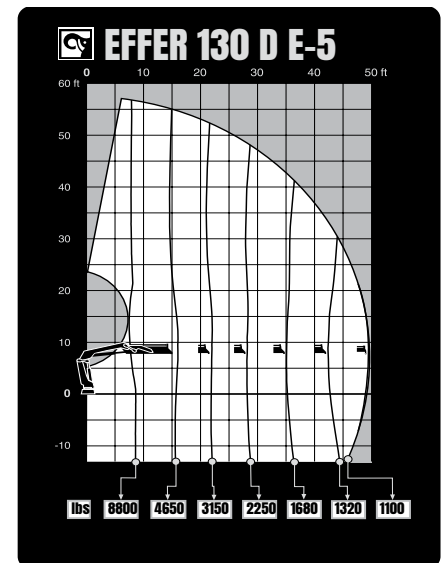

EFFER 130 M

TECHNICAL DATA	130 M B-1	130 M B-2	130 M B-3	130 M E-4	130 M E-5
Max. lifting capacity (ft-lbs)	88 490	83 350	81 110	74 530	73 010
Outreach, hydraulic extensions (ft)	20' 8"	27' 7"	34' 9"	42' 0"	49' 6"
Outreach / lifting capacity (ft-lbs)	9' 2" - 9 480	9' 2" - 8 820	9' 10" - 8 160	7' 10" - 9 480	8' 2" - 8 820
	14' 1" - 6 170	14' 5" - 5 730	14' 9" - 5 510	15' 5" - 4 850	15' 9" - 4 630
	20' 0" - 4 410	20' 4" - 4 060	20' 8" - 3 790	21' 4" - 3 400	21' 8" - 3 130
	-	26' 11" - 3 090	27' 3" - 2 820	27' 7" - 2 470	27' 11" - 2 250
	-	-	33' 10" - 2 200	34' 5" - 1 900	34' 9" - 1 680
	-	-	-	41' 8" - 1 540	42' 0" - 1 320
-	-	-	-	49' 3" - 1 100	
Slewing angle (°)	415	415	415	415	415
Height in folded position (in)	88	88	88	89	89
Width in folded position (in)	93	96	98	98	99
Installation space needed (in)	41	40	40	40	40
Weight, "standard" crane without stabilizers (lbs)	2 910	3 150	3 420	4 100	4 300
Weight, stabilizer equipment (lbs)	540 - 850	540 - 850	540 - 850	540 - 850	540 - 850

Features

- M-Drive manual control system
- VSL: Variable Stability Limit (Optional)
- LSS-V: Load Stability System
- SAF: Semi Automatic Folding
- HiConnect
- nDurance™ nano technology coating
- 1 Year warranty - All inclusive
- 3 Year warranty - Structural

Hiab is a leading provider of smart and sustainable load handling solutions. We are committed to delivering the best customer experience every day with the most engaged people and partners. Hiab's premium equipment includes HIAB, EFFER and ARGOS loader cranes, MOFFETT and PRINCETON truck mounted forklifts, LOGLIFT forestry cranes, JONSERED recycling cranes, MULTILIFT skiploaders and hooklifts, GALFAB roll-off cable hoists, and tail lifts under the ZEPRO, DEL and WALTCO brands. As the industry pioneer, Hiab continues to make load handling smarter, safer and more sustainable to build a better tomorrow.

Hiab USA, Inc.
12233 Williams Rd
Perrysburg, 43551 OH USA
tel. +419 482 6000

effer.com - hiab.com

EFFER is part of Hiab