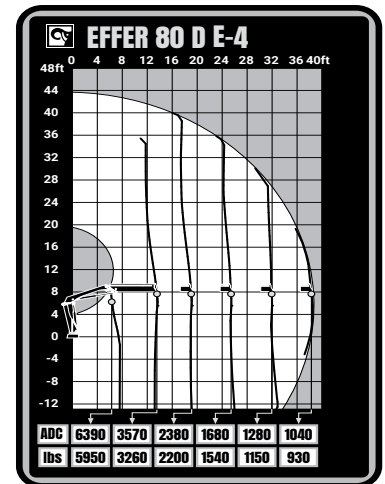

EFFER 80 D

TECHNICAL DATA	80 D B-1	80 D B-2	80 D B-3	80 D E-4
Max. lifting capacity (ft-lbs)	54 579	52 367	50 154	47 941
Outreach, hydraulic extensions (ft)	17' 8.6"	23' 7.5"	30' 2.2"	38' 0.7"
Outreach, manual extensions (ft)	23' 7.5"	30' 2.2"	37' 0.9"	-
Outreach / lifting capacity (ft-lbs)	8' 6.4" - 6283.2 12' 5.6" - 4365.2 17' 8.6" - 3086.5 - - -	9' 2.2" - 5732.0 12' 5.6" - 4188.8 17' 8.6" - 2910.1 23' 7.5" - 2160.5 - -	9' 6.2" - 5291.1 12' 5.6" - 4012.4 17' 8.6" - 2733.7 23' 11.4" - 1940.1 30' 2.2" - 1543.2 -	7' 2.6" - 6393.4 13' 5.4" - 3571.5 18' 8.4" - 2381.0 24' 11.2" - 1675.5 31' 2.0" - 1278.7 38' 0.7" - 1036.2
Slewing angle (°)	190 - 406	190 - 406	190 - 406	190 - 406
Height in folded position (in)	6' 2.8"	6' 2.8"	6' 2.8"	6' 2.8" - 6' 3.4"
Width in folded position (in)	6' 9.1" - 6' 11.1"	7' 0.3" - 7' 2.2"	7' 2.2"	7' 8.3"
Installation space needed (in)	2' 5.5" - 2' 7.3"	2' 5.5" - 2' 7.3"	2' 5.5" - 2' 9.7"	2' 5.5" - 2' 8.7"
Weight, "standard" crane without stabilizers (lbs)	1929	2138,5	2336,9	2513,3
Weight, stabilizer equipment (lbs)	668	668	668	668
Weight, jib (lbs)	-	-	-	-

Features

- D-Drive remote control system
- VSL: Variable Stability Limit (Optional)
- LSS-V: Load Stability System
- SAF: Semi Automatic Folding
- HiConnect
- nDurance™ nano technology coating
- 1 Year warranty - All inclusive
- 3 Year warranty - Structural

Hiab is a leading provider of smart and sustainable load handling solutions. We are committed to delivering the best customer experience every day with the most engaged people and partners. Hiab's premium equipment includes HIAB, EFFER and ARGOS loader cranes, MOFFETT and PRINCETON truck mounted forklifts, LOGLIFT forestry cranes, JONSERED recycling cranes, MULTILIFT skiploaders and hooklifts, GALFAB roll-off cable hoists, and tail lifts under the ZEPRO, DEL and WALTCO brands. As the industry pioneer, Hiab continues to make load handling smarter, safer and more sustainable to build a better tomorrow.

Hiab USA, Inc.
12233 Williams Rd
Perrysburg, 43551 OH USA
tel. +419 482 6000

effer.com - hiab.com

EFFER is part of Hiab