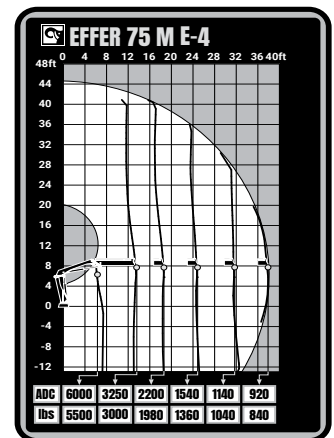

EFFER 75 M

TECHNICAL DATA	75 M B-1	75 M B-2	75 M B-3	75 M E-4
Max. lifting capacity (ft-lbs)	50 892	47 941	46 466	44 254
Outreach, hydraulic extensions (ft)	17' 8.6"	23' 7.5"	30' 2.2"	38' 0.7"
Outreach, manual extensions (ft)	23' 7.5"	30' 2.2"	37' 0.9"	-
Outreach / lifting capacity (ft-lbs)	8' 6.4" - 5842.2 12' 5.6" - 4056.5 17' 8.6" - 2866.0 - - -	9' 2.2" - 5291.1 12' 5.6" - 3880.1 17' 8.6" - 2689.6 23' 7.5" - 1984.2 - -	9' 6.2" - 4850.2 12' 5.6" - 3703.8 17' 8.6" - 2513.3 23' 11.4" - 1763.7 30' 2.2" - 1411.0 -	7' 2.6" - 5952.5 13' 5.4" - 3262.8 18' 8.4" - 2204.6 24' 11.2" - 1543.2 31' 2.0" - 1146.4 38' 0.7" - 925.9
Slewing angle (°)	190 - 406	190 - 406	190 - 406	190 - 406
Height in folded position (in)	6' 2.8"	6' 2.8"	6' 2.8"	6' 2.8" - 6' 3.4"
Width in folded position (in)	6' 9.1" - 6' 11.1"	7' 0.3" - 7' 2.2"	7' 2.2"	7' 8.3"
Installation space needed (in)	2' 5.5" - 2' 7.3"	2' 3.0" - 2' 7.3"	2' 5.5" - 2' 9.7"	2' 5.5" - 2' 8.7"
Weight, "standard" crane without stabilizers (lbs)	1929	2138	2337	2513
Weight, stabilizer equipment (lbs)	668	668	668	668
Weight, jib (lbs)	-	-	-	-

Features

- M-Drive manual control system
- VSL: Variable Stability Limit (Optional)
- HiConnect
- nDurance™ nano technology coating
- 1 Year warranty - All inclusive
- 3 Year warranty - Structural

Hiab is a leading provider of smart and sustainable load handling solutions. We are committed to delivering the best customer experience every day with the most engaged people and partners. Hiab's premium equipment includes HIAB, EFFER and ARGOS loader cranes, MOFFETT and PRINCETON truck mounted forklifts, LOGLIFT forestry cranes, JONSERED recycling cranes, MULTILIFT skiploaders and hooklifts, GALFAB roll-off cable hoists, and tail lifts under the ZEPRO, DEL and WALTGO brands. As the industry pioneer, Hiab continues to make load handling smarter, safer and more sustainable to build a better tomorrow.

Hiab USA, Inc.
12233 Williams Rd
Perrysburg, 43551 OH USA
tel. +419 482 6000

eff.com - hiab.com

EFFER is part of Hiab