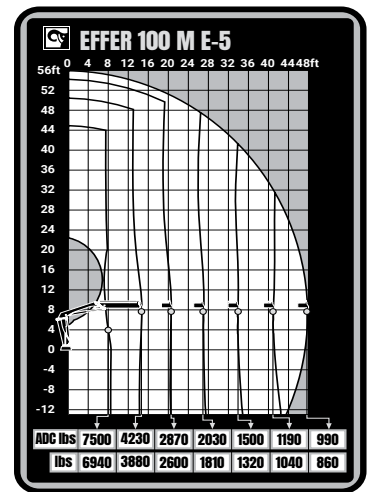

EFFER 100 M

TECHNICAL DATA	100 M B-1	100 M B-2	100 M B-3	100 M E-4	100 M E-5
Max. lifting capacity (ft-lbs)	66 350	64 180	61.218	59 770	57.530
Outreach, hydraulic extensions (ft)	19' 0"	25' 7"	31' 2"	39' 8"	46' 7"
Outreach, manual extensions (ft)	32' 2"	39' 1"	39' 1"	46' 7"	-
Outreach / lifting capacity (ft-lbs)	7' 3" - 8 930	8' 10" - 7 170	9' 10" - 6 310	8' 2" - 7 500	8' 6" - 6 940
	13' 5" - 4 940	13' 5" - 4 760	13' 9" - 4 450	14' 5" - 4 140	14' 9" - 3 880
	18' 8" - 3 570	18' 8" - 3 400	19' 0" - 3 130	19' 8" - 2 870	20' 0" - 2 600
	-	24' 11" - 2 510	24' 11" - 2 340	25' 11" - 2 030	26' 3" - 1 810
	-	-	31' 2" - 1 850	32' 6" - 1 540	32' 10" - 1 320
	-	-	-	39' 4" - 1 280	39' 8" - 1 040
-	-	-	-	46' 7" - 860	
Slewing angle (°)	190 - 406	190 - 406	190 - 406	190 - 406	190 - 406
Height in folded position (in)	83	83	83	83	83
Width in folded position (in)	84	88	90	91	94
Installation space needed (in)	32	32	35	33	37
Weight, "standard" crane without stabilizers (lbs)	2 290	2 510	2 710	3 260	3 480
Weight, stabilizer equipment (lbs)	340 - 670	340 - 670	340 - 670	340 - 670	340 - 670
Weight, jib (lbs)	-	-	-	-	-

Features

- M-Drive manual control system
- VSL: Variable Stability Limit (Optional)
- HiConnect
- nDurance™ nano technology coating
- 1 Year warranty - All inclusive
- 3 Year warranty - Structural

Hiab is a leading provider of smart and sustainable load handling solutions. We are committed to delivering the best customer experience every day with the most engaged people and partners. Hiab's premium equipment includes HIAB, EFFER and ARGOS loader cranes, MOFFETT and PRINCETON truck mounted forklifts, LOGLIFT forestry cranes, JONSERED recycling cranes, MULTILIFT skiploaders and hooklifts, GALFAB roll-off cable hoists, and tail lifts under the ZEPRO, DEL and WALTCO brands. As the industry pioneer, Hiab continues to make load handling smarter, safer and more sustainable to build a better tomorrow.

Hiab USA, Inc.
12233 Williams Rd
Perrysburg, 43551 OH USA
tel. +419 482 6000

effer.com - hiab.com

EFFER is part of Hiab